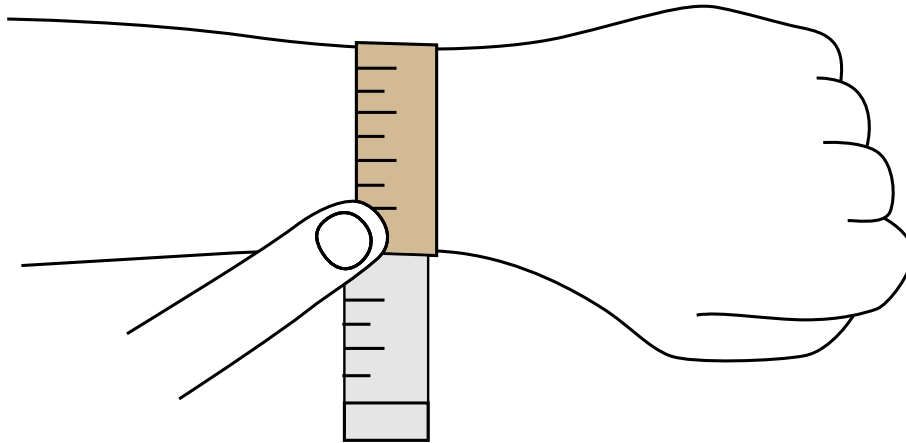

How to measure your wrist size:

Either use a tape measure

or

Use a string on your wrist

Measure against a ruler, and choose your wrist size from the drop-down

DO YOU HAVE ANY QUESTIONS?

Please contact us by email or phone: eshop@lesambassadeurs.ch | +41 41 227 10 50