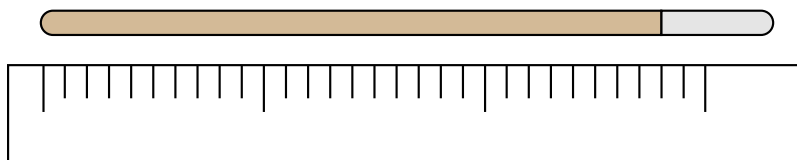

How to measure your wrist size:

Either use a tape measure

or

Use a string on your wrist

Measure against a ruler, and choose your wrist size from the drop-down

DO YOU HAVE ANY QUESTIONS?

Please contact us by email or phone: eshop@lesambassadeurs.ch | +41 41 227 10 50