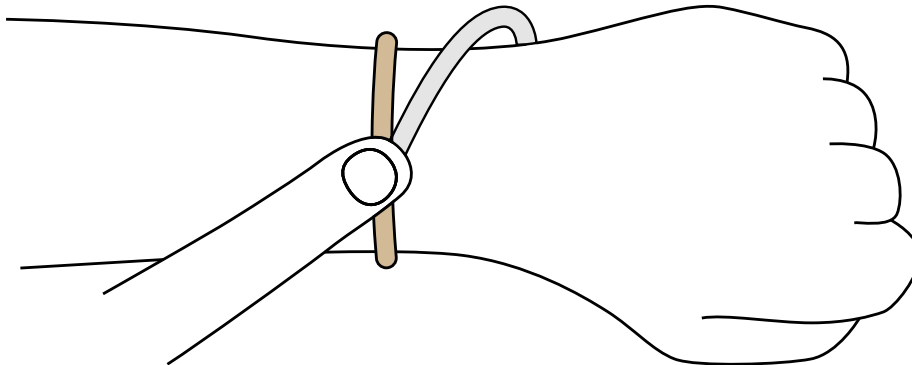

How to measure your wrist size:

Either use a tape measure

or

Use a string on your wrist

Measure against a ruler, and choose your wrist size from the drop-down

DO YOU HAVE ANY QUESTIONS?

Please contact us by email or phone: eshop@lesambassadeurs.ch | +41 41 227 10 50